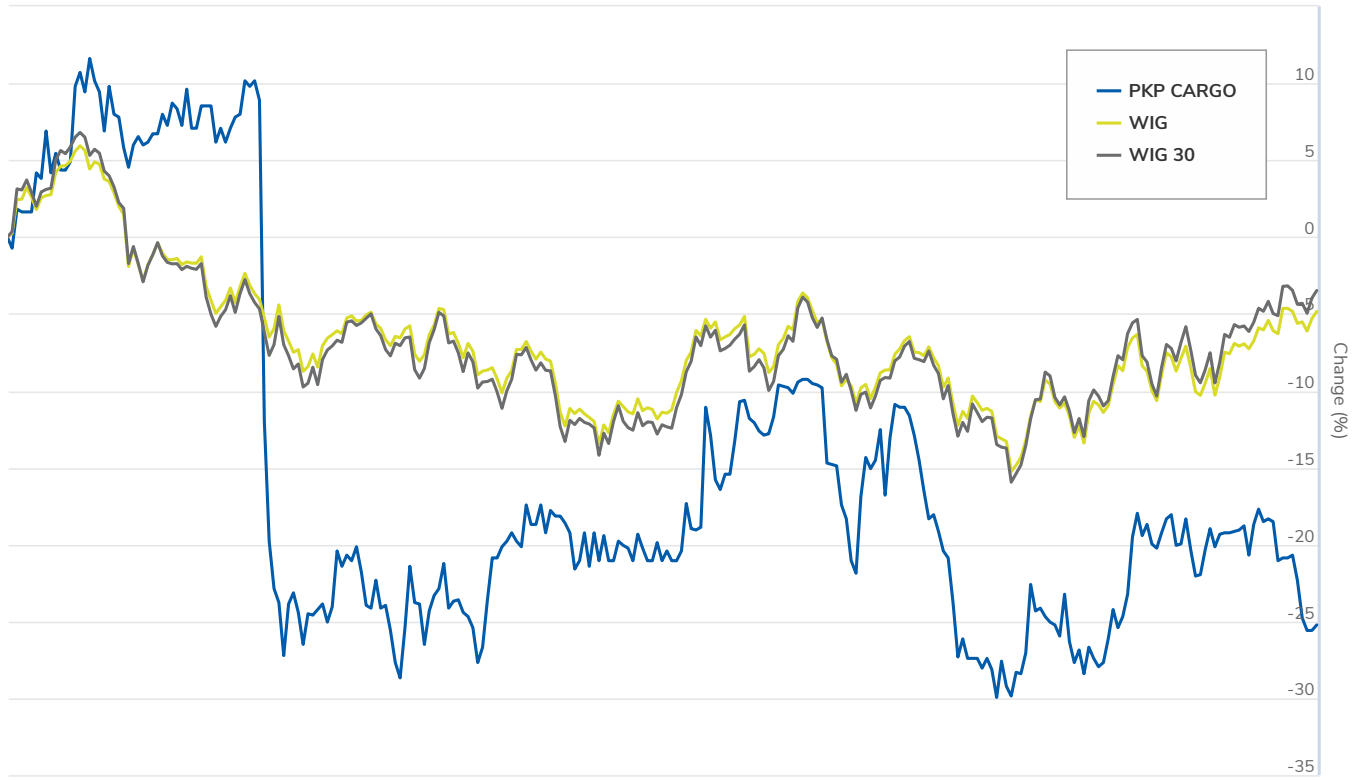

PKP CARGO's share price Interactive graph

PKP CARGO SHARE PRICE CHART

Zoom 1m 3m 6m 1y 2y 5y

From Jan 1, 2018 To Jan 31, 2019

Line chart Candlestick chart