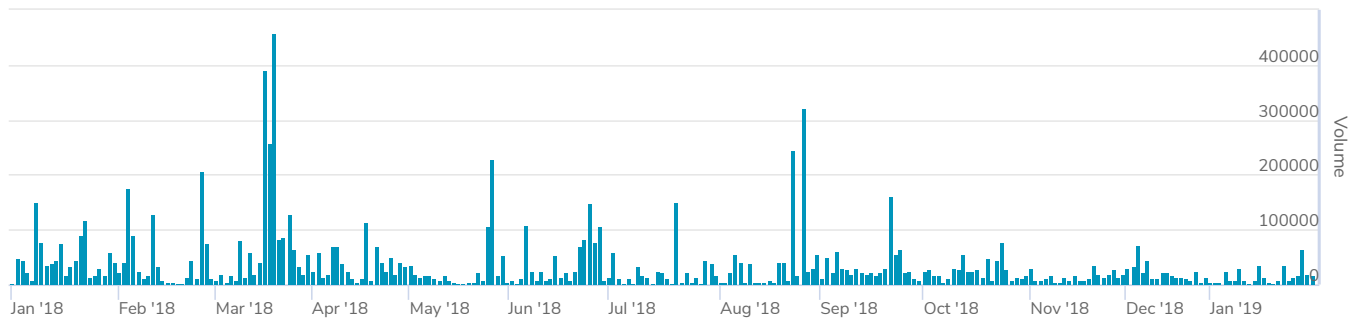

PKP CARGO's share price Interactive graph

PKP CARGO SHARE PRICE CHART

Zoom 1m 3m 6m 1y 2y 5y

From Jan 1, 2018 To Jan 31, 2019

Line chart Candlestick chart